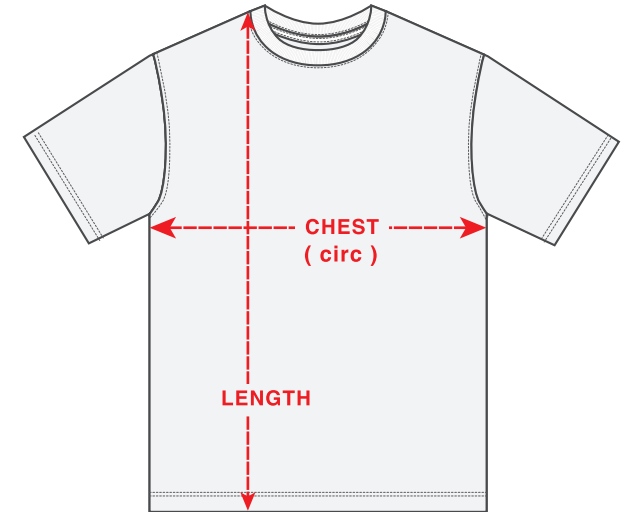

# SIZING CHART

## TEES

SIZE ( US )	CHEST	SLEEVES	LENGTH
SM	41.50	17.50	28.50
MED	43.50	18.50	29.50
LG	46.50	19.50	30.50
XL	49.50	20.50	31.50
XXL	53.50	21.75	32.75

\* ALL MEASUREMENTS ARE TAKEN IN INCHES

\* ( CIRC ) : MEANS CIRCUMFRENCE / MEASUREMENT IS TAKEN AROUND THE BODY