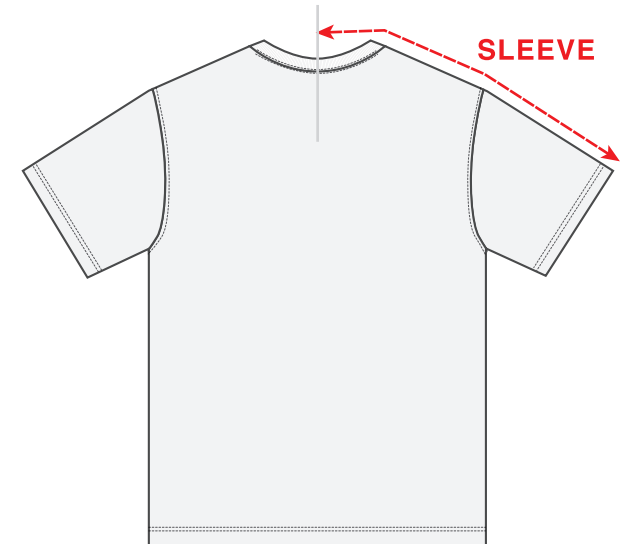

# SIZING CHART

## TEES

SIZE ( US )	CHEST	SLEEVES	LENGTH
SM	41.50	17.50	28.50
MED	43.50	18.50	29.50
LG	46.50	19.50	30.50
XL	49.50	20.50	31.50
XXL	53.50	21.75	32.75

\* ALL MEASUREMENTS ARE TAKEN IN INCHES

\* ( CIRC ) : MEANS CIRCUMFRENCE / MEASUREMENT IS TAKEN AROUND THE BODY